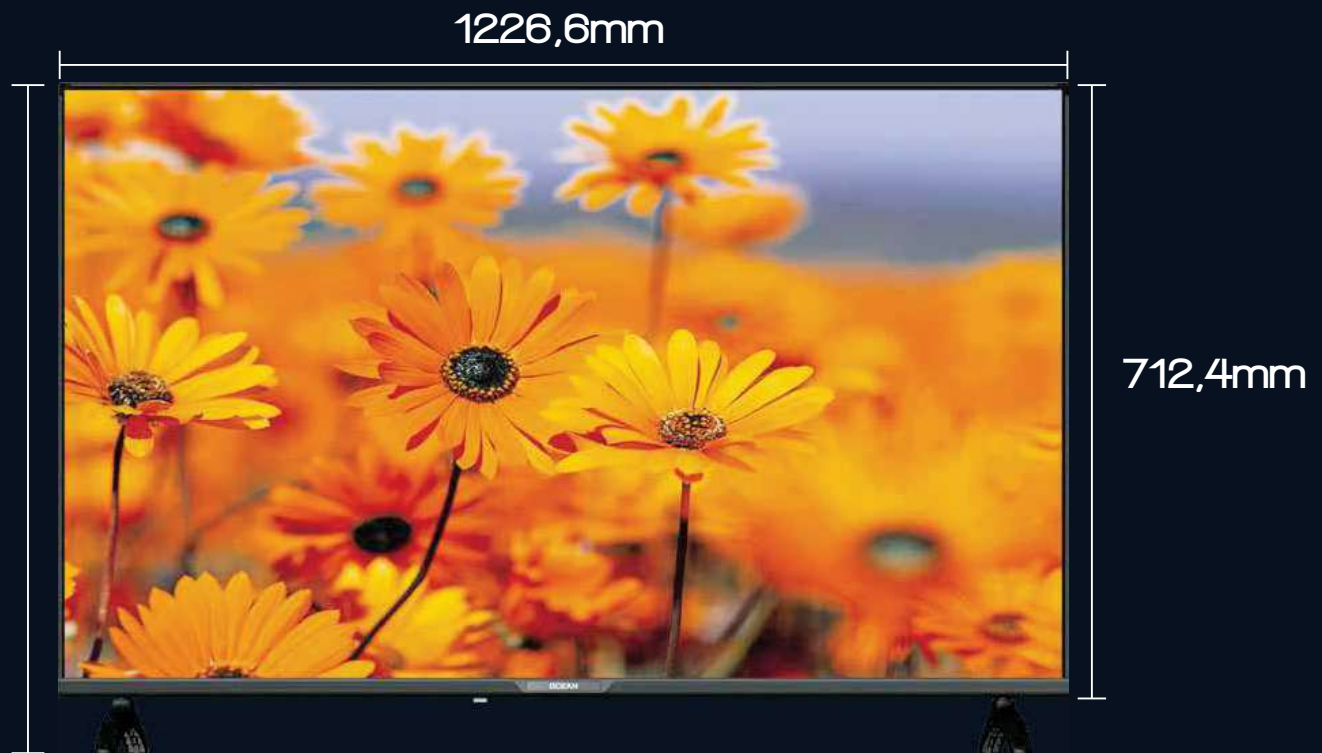

OCQTVK 552US BT2

ENERGY CLASS: F